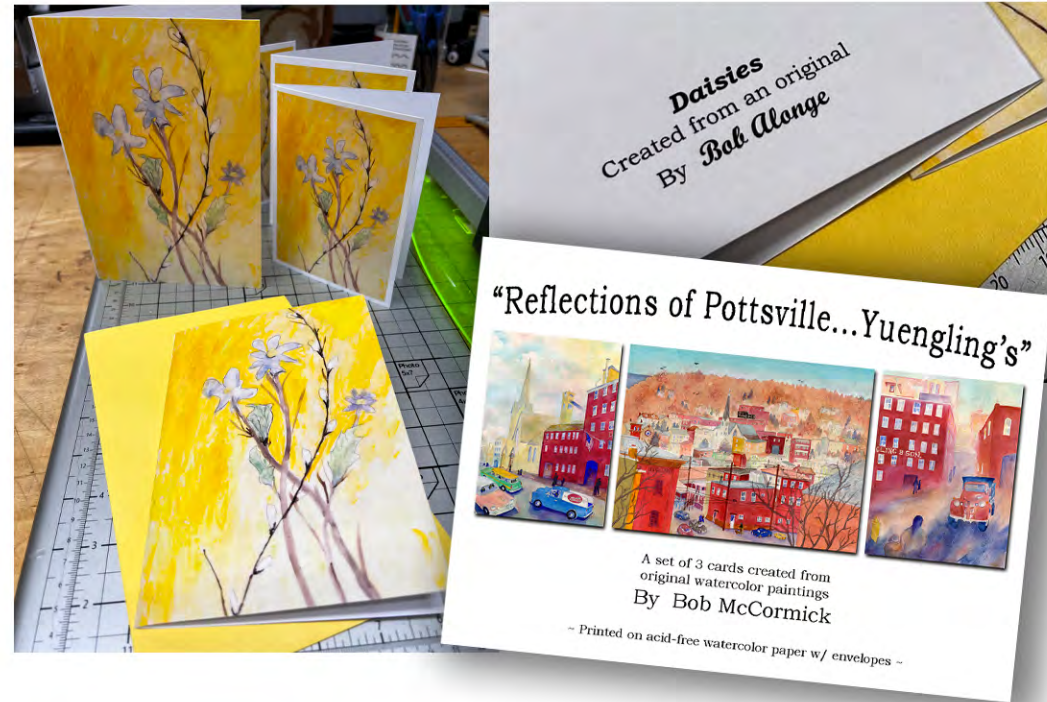

Custom Designed Greeting Cards

Original Artwork by: Bob McCormick

Ask our design professional
for assistance designing
your greeting card!

*An initial design fee is required
for 1st time template design

*5x7 greeting card with artist info
back print shown. Blank inside

*Inside printing available

"Birdie"

Created from an original watercolor by

By Bob McCormick

Greeting cards are printed on 110 lb. acid free
cardstock, folding available, and available with
matching white envelopes!